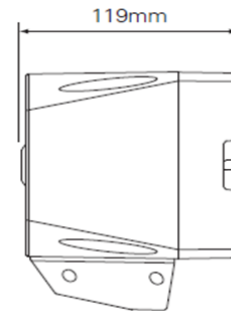

ASSERTA MINI SOUNDER BEACON

Overview:

The most compact sounder in the Asserta Range, the Mini is a rugged unit with high IP rating. It is suitable for use in harsh environment. Its low current consumption makes it ideal as a general signalling device in industrial applications. The Mini is also available with a tamper switch (supplied as separate module) for secure applications. Any interference with the unit can signal an alarm to a security panel.

Technical Specification

Voltage	9 - 60Vdc 115 - 230Vac
Current (sounder and beacon)	198mA @ 24Vdc (Typical Tone 3) 68 - 80mA @ 230Vac (Typical Tone 3)
Sound Output	105dB
Tones	32
Alarm Stages	2
Flash Power	2j
Flash Rate	1Hz
Monitoring	Reverse Polarity (dc version)
Temperature	- 25°C to + 70°C
Protection	IP66
Construction	ABS, PC Lens
Weight	0.43Kg (dc version) 0.55Kg (ac version)
Colour	Red or grey
Lens colour	Red, amber, blue or clear