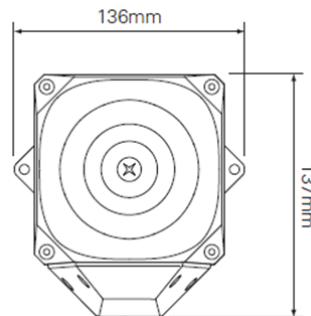

ASSERTA MINI SOUNDER BEACON

Overview:

The most compact sounder in the Asserta Range, the Mini is a rugged unit with high IP rating. It is suitable for use in harsh environment. Its low current consumption makes it ideal as a general signalling device in industrial applications. The Mini is also available with a tamper switch (supplied as separate module) for secure applications. Any interference with the unit can signal an alarm to a security panel.

Technical Specification

Voltage	9 - 60Vdc 115 - 230Vac
Current (sounder and beacon)	198mA @ 24Vdc (Typical Tone 3) 68 - 80mA @ 230Vac (Typical Tone 3)
Sound Output	105dB
Tones	32
Alarm Stages	2
Flash Power	2j
Flash Rate	1Hz
Monitoring	Reverse Polarity (dc version)
Temperature	- 25°C to + 70°C
Protection	IP66
Construction	ABS, PC Lens
Weight	0.43Kg (dc version) 0.55Kg (ac version)
Colour	Red or grey
Lens colour	Red, amber, blue or clear